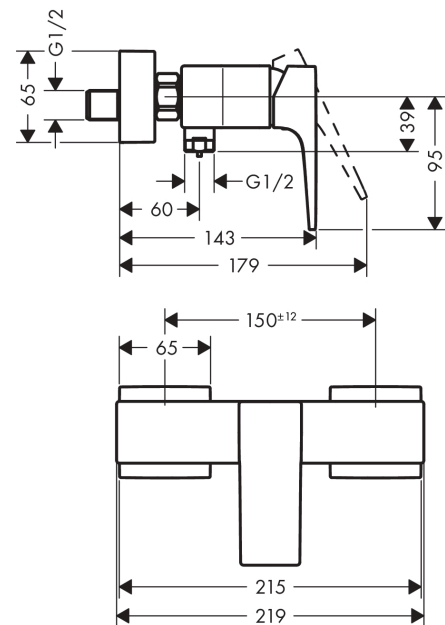

Metropol

Single lever shower mixer for exposed installation with lever handle

Surfaces: **Chrome** Article Number: **32560000**

Description

product features

- 1 function
- connection type: s-shaped connections
- centre distance: 150 ± 12 mm
- maximum flow rate at 3 bar: 16 l/min
- flow rate of hand shower at 3 bar: 16 l/min
- ceramic cartridge
- min. operating pressure: 1 bar
- max. operating pressure: 10 bar
- temperature limitation adjustable
- non-return valve
- with silencer
- hose connection DN15
- connection dimension: DN15

Design awards

Product image

Scale drawing

Metropol
Single lever shower mixer for exposed installation with lever handle
 Surfaces: **Chrome** Article Number: **32560000**

Flowchart

Metropol
Single lever shower mixer for exposed installation with lever handle
 Surfaces: **Chrome** Article Number: **32560000**

Exploded Drawing

Year of production: >04/17

Metropol**Single lever shower mixer for exposed installation with lever handle**Surfaces: **Chrome** Article Number: **32560000****Spare part list**

Year of production: >04/17

Pos.	Description	Article Number	Price	PU
1	handle	93075000	-	1
2	screw cover	96338000	-	1
3	flange	97406000	-	1
4	nut	97209000	-	1
5	O-Ring 32x2	98193000	-	1
6	cartridge, assy	92730000	-	1
7	locking screw for handle	95140000	-	1
8	seal	95008000	-	1
9	Hose Connection	96044000	-	1
10	O-ring 14x2	98129000	-	1
11	set of non return valves DW 15	94074000	-	1
12	set of nuts	96157000	-	1
13	connecting thread	97220000	-	1
14	O-ring 15x2	98163000	-	1
15	filter packing	96922000	-	1
16	escutcheon	93077000	-	1
17	set of S-unions (± 12 mm)	94140000	-	1
18	noise reduction	96429000	-	1