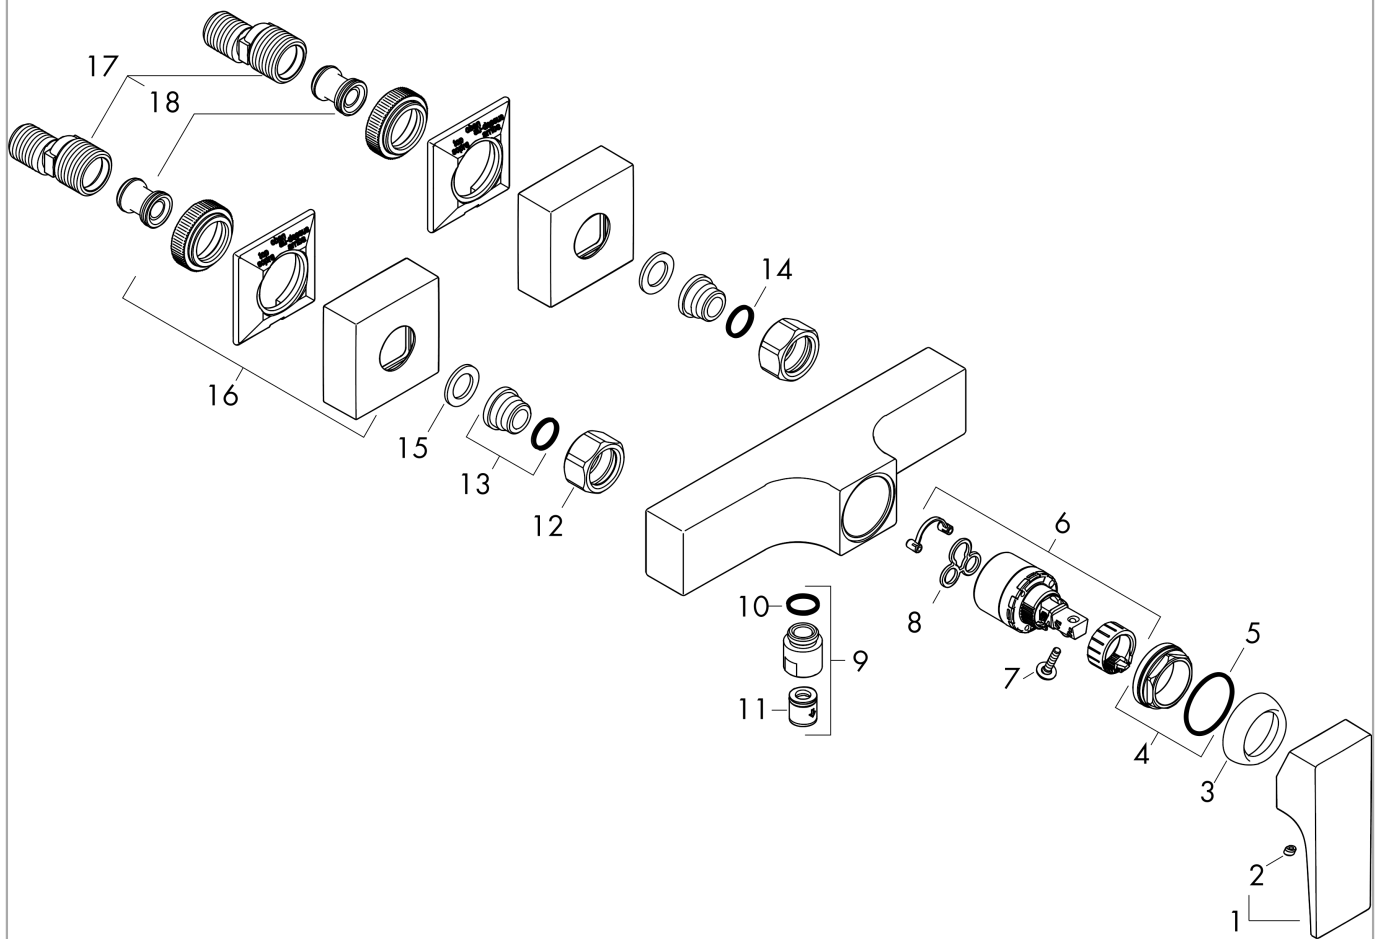

Metropol

Single lever shower mixer for exposed installation with lever handle

Surfaces: **Chrome** Article Number: **32560000**

Description

product features

- 1 function
- connection type: s-shaped connections
- centre distance: 150 ± 12 mm
- maximum flow rate at 3 bar: 16 l/min
- flow rate of hand shower at 3 bar: 16 l/min
- ceramic cartridge
- min. operating pressure: 1 bar
- max. operating pressure: 10 bar
- temperature limitation adjustable
- non-return valve
- with silencer
- hose connection DN15
- connection dimension: DN15

Design awards

Product image

Scale drawing

Metropol
Single lever shower mixer for exposed installation with lever handle
 Surfaces: **Chrome** Article Number: **32560000**

Flowchart

Metropol
Single lever shower mixer for exposed installation with lever handle
 Surfaces: **Chrome** Article Number: **32560000**

Exploded Drawing

Year of production: >04/17

Metropol**Single lever shower mixer for exposed installation with lever handle**Surfaces: **Chrome** Article Number: **32560000****Spare part list**

Year of production: >04/17

Pos.	Description	Article Number	Price	PU
1	handle	93075000	-	1
2	screw cover	96338000	-	1
3	flange	97406000	-	1
4	nut	97209000	-	1
5	O-Ring 32x2	98193000	-	1
6	cartridge, assy	92730000	-	1
7	locking screw for handle	95140000	-	1
8	seal	95008000	-	1
9	Hose Connection	96044000	-	1
10	O-ring 14x2	98129000	-	1
11	set of non return valves DW 15	94074000	-	1
12	set of nuts	96157000	-	1
13	connecting thread	97220000	-	1
14	O-ring 15x2	98163000	-	1
15	filter packing	96922000	-	1
16	escutcheon	93077000	-	1
17	set of S-unions (± 12 mm)	94140000	-	1
18	noise reduction	96429000	-	1