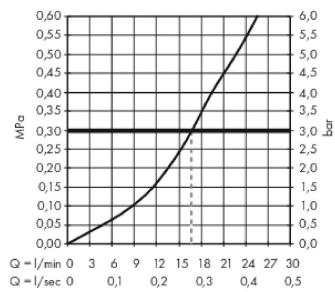

Metropol
Single lever shower mixer for exposed installation with lever handle
Surfaces: **Chrome**   Article Number: **32560000**

Flowchart